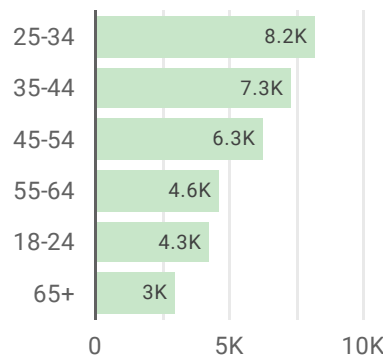

USER AGE DEMOGRAPHICS