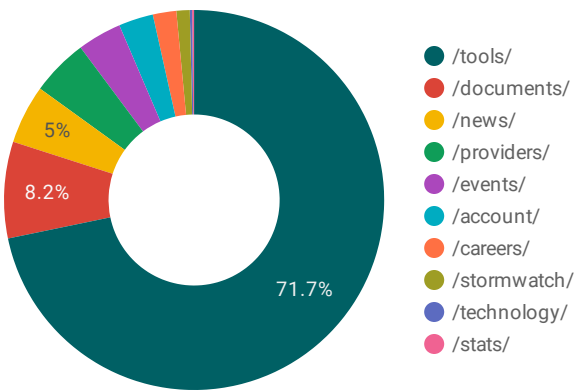

UNIQUE USERS
83,508
↑ 17.6%

USER SESSIONS
101,374
↑ 19.5%

SITEWIDE PAGEVIEWS
354,159
↑ 29.5%

REGISTERED USERS
338,235
Total User Accounts

REGISTRATIONS
308
10 New Accounts Daily

NEWSLETTER DISTRIBUTION
215,111
Total Publication Subscribers

DOCUMENT DOWNLOADS
2,321
75 Claims Documents Daily

DEPRECIATION CALC
25,579
825 Calculations Daily

MOST COMMONLY ACCESSED TOOLS AND RESOURCES

MOST COMMONLY ACCESSED PROVIDER CATEGORIES

/adjusters/	23.34%
/attorneys-law-firms/	6.81%
/roofing-contractors/	3.13%
/third-party-administrators-tpa/	1.92%
/tree-services/	1.68%
/fire-water-damage-restoration/	1.37%
/waste-removal/	1.37%
/engineers-consulting/	1.34%
/painting-contractors/	1.34%
/contractors-general/	1.26%
/plumbing-contractors/	1.18%
/appraisers-heavy-equipment/	1.16%
/automobile-salvage/	1.13%

TOP STATES BY UNIQUE USERS

Texas	8,614
Georgia	4,538
Florida	4,418
California	3,913
Virginia	3,755
North Caroli...	3,549
Tennessee	3,250
Illinois	3,187
New York	2,540
Pennsylvania	2,264
Ohio	2,108