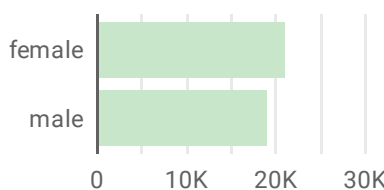

USER GENDER DEMOGRAPHICS

BEST PROS NETWORK PERFORMANCE

CATASTROPHE PAGEVIEWS
791
↓ -112

CATASTROPHE UNIQUE USERS
410
0

CLAIMS PAGEVIEWS
959
↓ -65

CLAIMS UNIQUE USERS
664
↓ -114

CONTRACTOR PAGEVIEWS
317
↑ 33

CONTRACTOR UNIQUE USERS
218
↑ 12

DAMAGE PAGEVIEWS
350
↑ 32

DAMAGE UNIQUE USERS
300
↑ 34

LAW PAGEVIEWS
1,121
↑ 426

LAW UNIQUE USERS
652
↑ 188

REMODEL PAGEVIEWS
930
↑ 166

REMODEL UNIQUE USERS
727
↑ 132

RESTORATION PAGEVIEWS
278
↓ -245

RESTORATION UNIQUE USERS
239
↓ -94

RISK PAGEVIEWS
1,808
↑ 185

RISK UNIQUE USERS
1,298
↑ 72

SUBROGATION PAGEVIEWS
643
↑ 173

SUBROGATION UNIQUE USERS
482
↑ 120

VEHICLE PAGEVIEWS
383
↑ 2

VEHICLE UNIQUE USERS
298
↑ 3

WORKERS' COMP PAGEVIEWS
500
↑ 87

WORKERS' COMP UNIQUE USERS
394
↑ 46

BEST PROS TOTAL PAGEVIEWS
8,080

BEST PROS TOTAL UNIQUE USERS
5,682