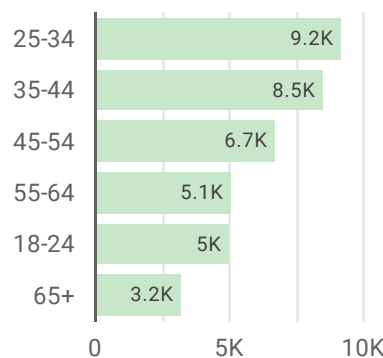

USER AGE DEMOGRAPHICS