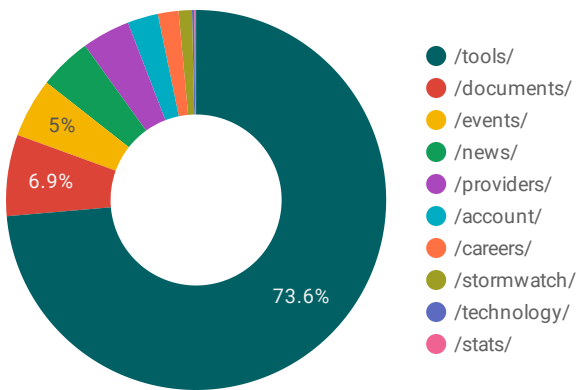

UNIQUE USERS
94,970
↑ 21.4%

USER SESSIONS
114,832
↑ 21.5%

SITEWIDE PAGEVIEWS
384,458
↑ 15.3%

REGISTERED USERS
338,716
Total User Accounts

REGISTRATIONS
481
17 New Accounts Daily

NEWSLETTER DISTRIBUTION
215,226
Total Publication Subscribers

DOCUMENT DOWNLOADS
2,229
80 Claims Documents Daily

DEPRECIATION CALC
27,349
977 Calculations Daily

MOST COMMONLY ACCESSED TOOLS AND RESOURCES

MOST COMMONLY ACCESSED PROVIDER CATEGORIES

/adjusters/	20.71%
/attorneys-law-firms/	5.50%
/roofing-contractors/	4.05%
/third-party-administrators-tpa/	2.85%
/fire-investigations/	2.36%
/tree-services/	2.05%
/contractors-general/	1.95%
/workers-compensation-consultants/	1.45%
/appraisers-auto/	1.38%
/painting-contractors/	1.35%
/waste-removal/	1.22%
/fire-water-damage-restoration/	1.14%
/subrogation/	1.14%

TOP STATES BY UNIQUE USERS

Texas	10,221
Florida	5,143
Georgia	5,015
California	4,487
Virginia	4,268
Illinois	4,138
North Caroli...	3,853
Tennessee	3,496
New York	2,997
Pennsylvania	2,741
Ohio	2,737